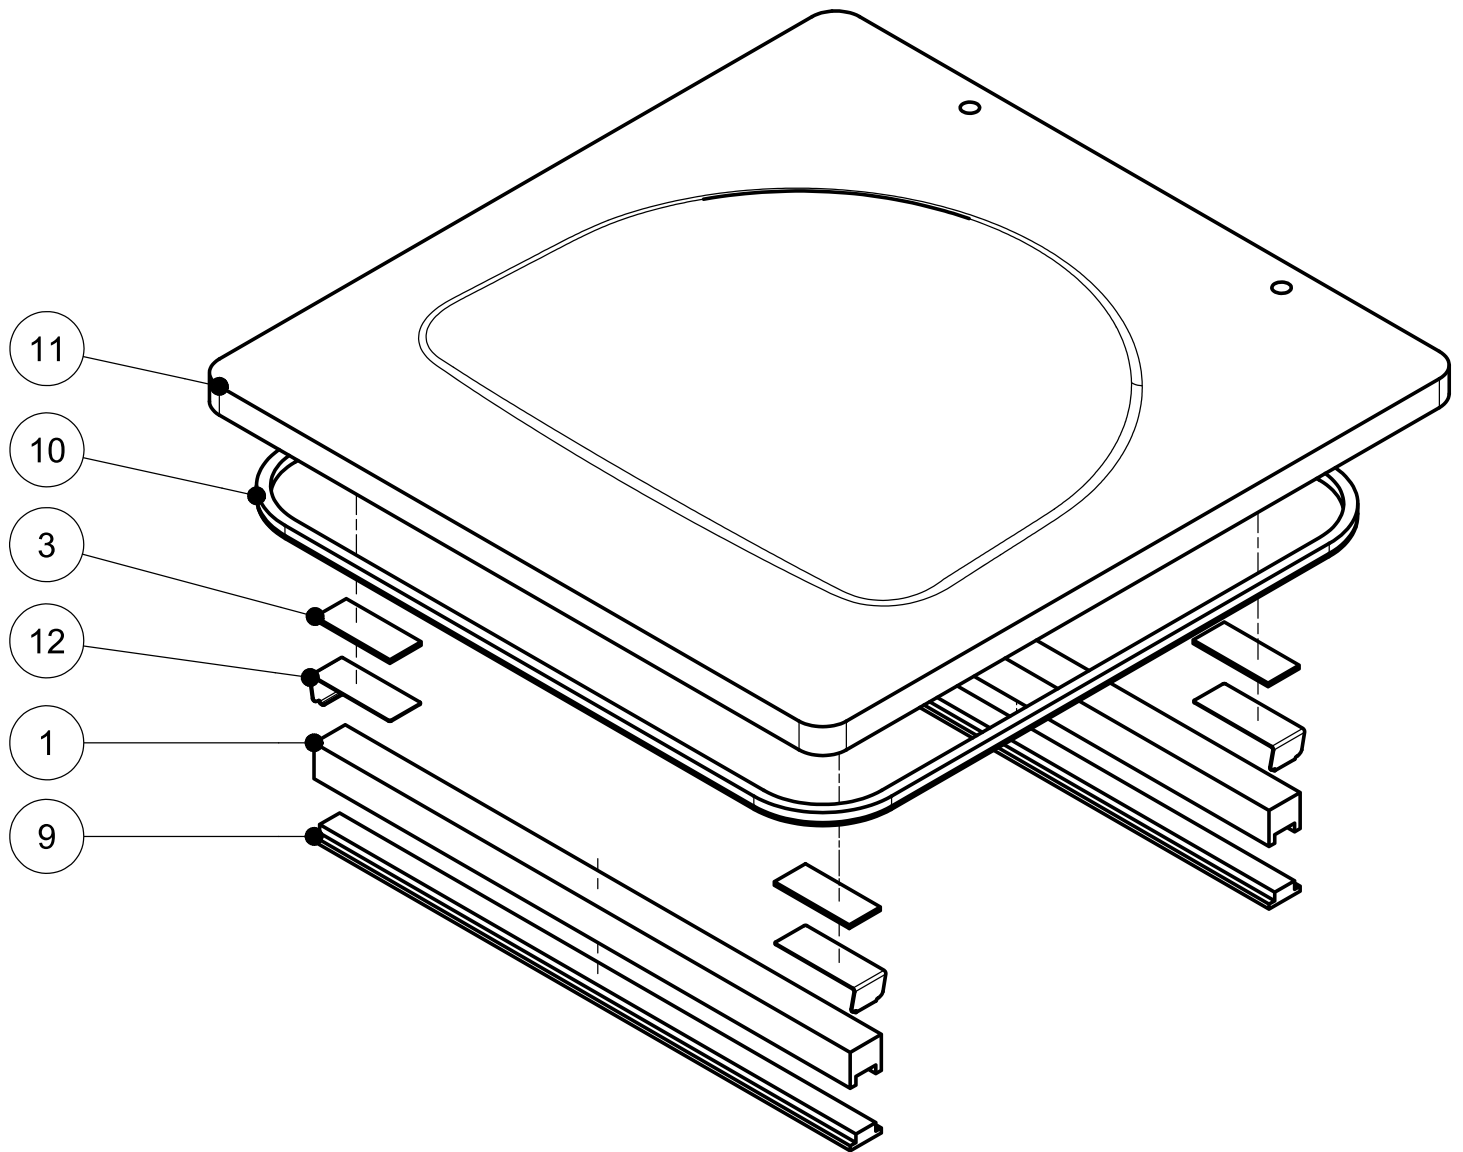

Parts Breakdown

Model VP-NL-0021-SN 59009

Overall

Parts Breakdown

Model VP-NL-0021-SN 59009

Vacuum Chamber

Parts Breakdown

Model *VP-NL-0021-SN* 59009

Seal Lid

Parts Breakdown

Model VP-NL-0021-SN 59009

Hinge

Parts Breakdown

Model VP-NL-0021-SN 59009

Air Valve

Parts Breakdown