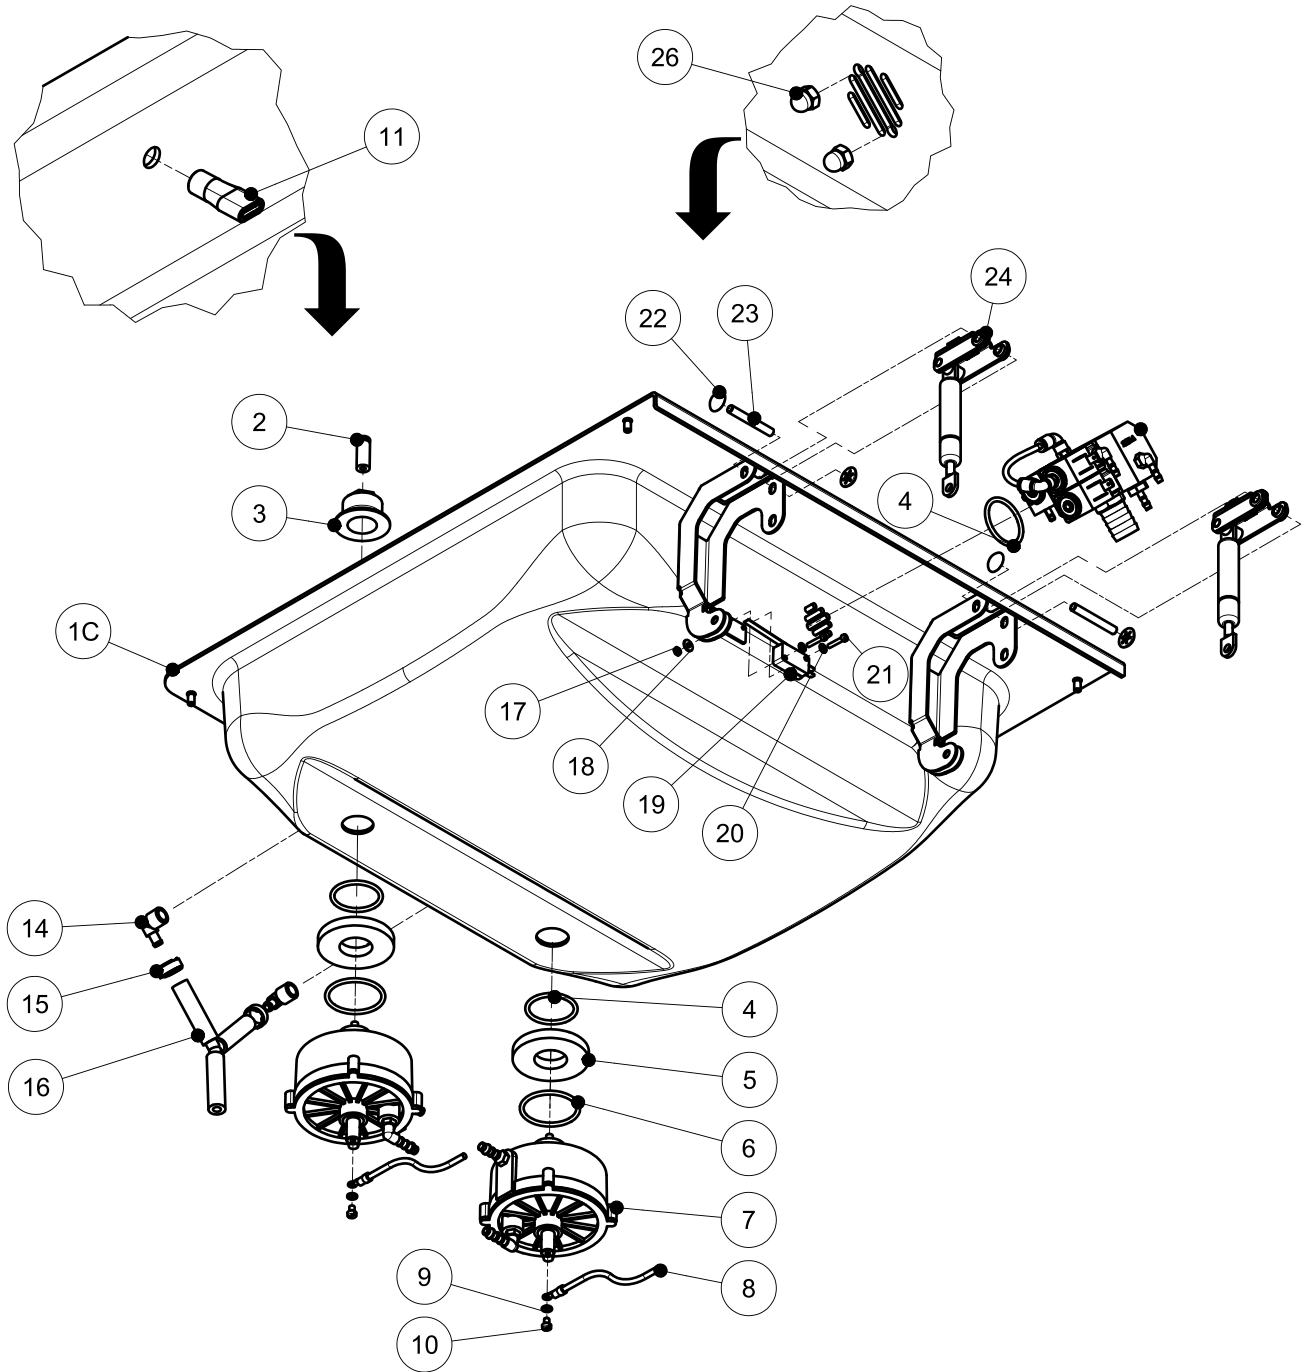

Parts Breakdown

Model VP-NL-0021-SN 59009

Overall

Parts Breakdown

Model VP-NL-0021-SN 59009

Vacuum Chamber

Parts Breakdown

Model *VP-NL-0021-SN* 59009

Seal Lid

Parts Breakdown

Model VP-NL-0021-SN 59009

Hinge

Parts Breakdown

Model VP-NL-0021-SN 59009

Air Valve

Parts Breakdown

Model VP-NL-0021-SN 59009

Transformer

Parts Breakdown

Model VP-NL-0021-SN 59009

Control Panel

Parts Breakdown

Model VP-NL-0021-SN 59009

Overall

Parts Breakdown

Model VP-NL-0021-SN 59009

Vacuum Chamber

Item No.	Description	Position	Item No.	Description	Position	Item No.	Description	Position
AI883	T4-LL Vacuumbak for 59009	1A	65776	Spring Washer DIN 127 - A4 for 59009	9	15775	Micro Switch MV3003L for 59009	19
AI884	T4 Vacuumbak for 59009	1B	27830	Slotted Cheese Head Screw M4x6 A2 DIN84 for 59009	10	27822	Castle Washer M3 for 59009	20
AI885	T4 Vacuumbak Gas for 59009	1C	65766	Opsteeknippel 1/8"x6mm for 59009	11	27821	Slotted Cheese Head Screw M3x16 A2 DIN84 for 59009	21
65765	Verlengstuk Sealcilinder 27mm for 59009	2	35407	Sealing Washer 0-1/4 for 59009	12	27810	Spring Ring with Cover 6mm / Shaft Locker with Cover for 59009	22
27799	Plastic Nut M24 for 59009	3	65771	Blindplug 1/4" Brass/Nickel for 59009	13	AI888	Scharnieras TT-03 for 59009	23
27381	O-Ring 34x3mm for 59009	4	35201	Elbow Brass for Gaspipe for 59009	14	AI889	Scharnierdeel T4 Geassembleerd for 59009	24
65774	Distance Ring 8mm for Seal Cilinder 90mm for 59009	5	30019	Hose Clip Klemfa 12.8x14.8mm for 59009	15	47339	Comb. Valve Model-I LV for 59009	25A
27832	O-Ring 40x3mm for 59009	6	AI887	T4 Slangenboom for 59009	16	AI890	Combinatieventiel Model-I SA/LV Geass. for 59009	25B
65764	Sealcylinder 90mm Trough Shaft Assemb. for 59009	7	27823	Hexagon Nut M3 DIN934 A2 for 59009	17	35215	Capnut High M5 D1587 A2 for 59009	26
AI886	Sealsnoer C1-12 for 59009	8	65772	M3 Washer DIN 9021 for 59009	18			