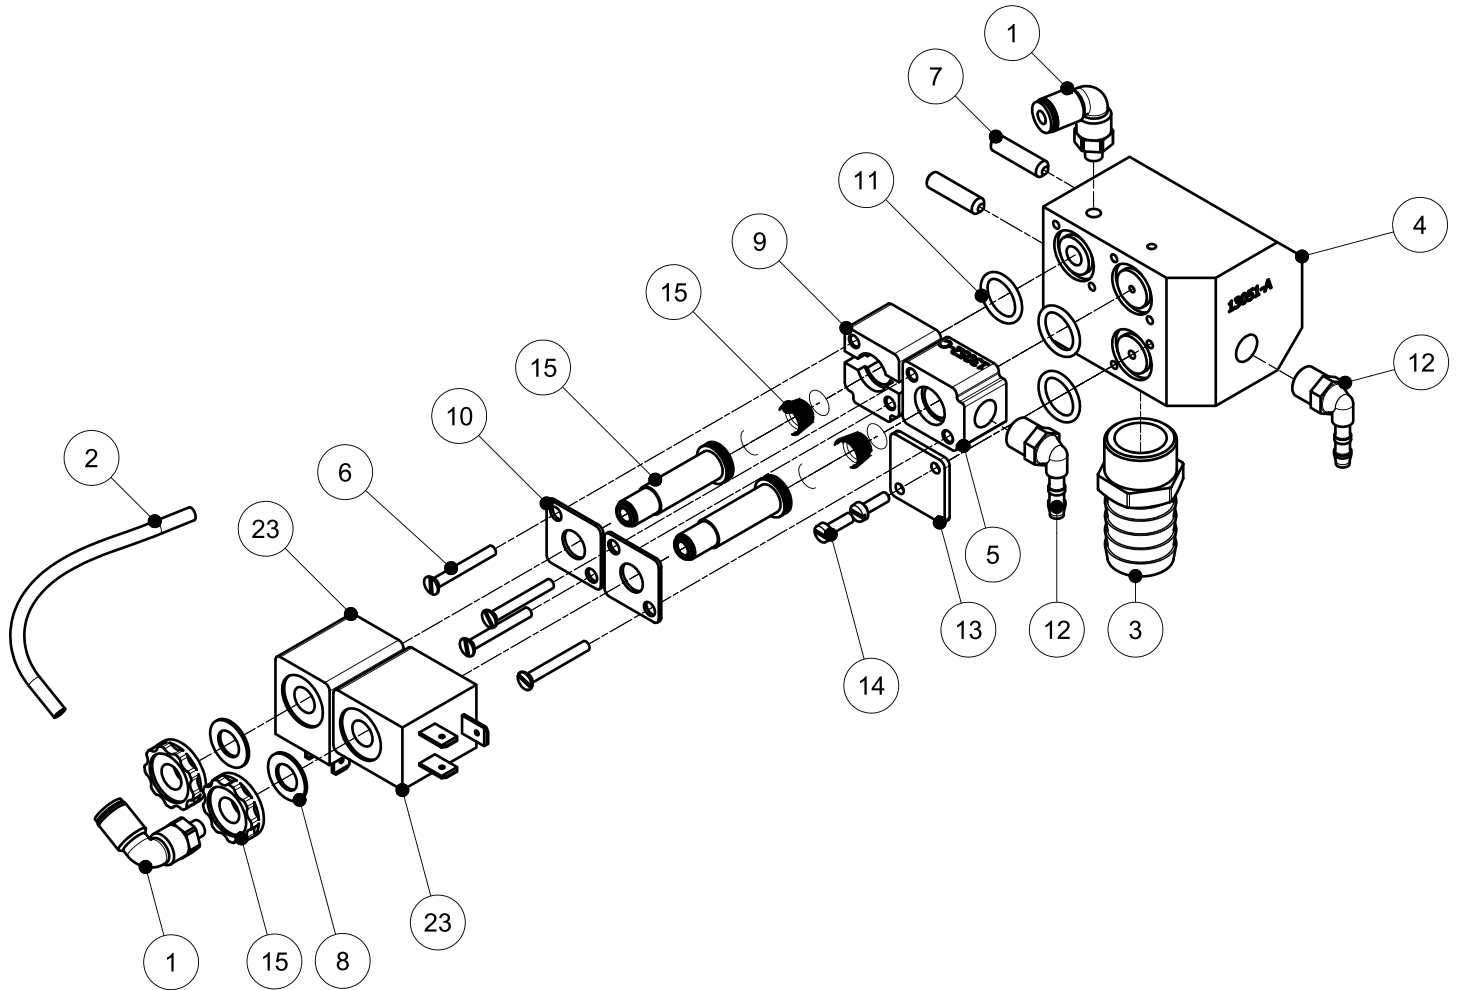

Parts Breakdown

Model VP-NL-0021-SN 59009

Overall

Parts Breakdown

Model VP-NL-0021-SN 59009

Vacuum Chamber

Parts Breakdown

Model *VP-NL-0021-SN* 59009

Seal Lid

Parts Breakdown

Model VP-NL-0021-SN 59009

Hinge

Parts Breakdown

Model VP-NL-0021-SN 59009

Air Valve

Parts Breakdown

Model VP-NL-0021-SN 59009

Transformer

Parts Breakdown

Model VP-NL-0021-SN 59009

Control Panel

Parts Breakdown

Model VP-NL-0021-SN 59009

Overall

Parts Breakdown

Model VP-NL-0021-SN 59009

Vacuum Chamber

Item No.	Description	Position	Item No.	Description	Position	Item No.	Description	Position
AI883	T4-LL Vacuumbak for 59009	1A	65776	Spring Washer DIN 127 - A4 for 59009	9	15775	Micro Switch MV3003L for 59009	19
AI884	T4 Vacuumbak for 59009	1B	27830	Slotted Cheese Head Screw M4x6 A2 DIN84 for 59009	10	27822	Castle Washer M3 for 59009	20
AI885	T4 Vacuumbak Gas for 59009	1C	65766	Opsteeknippel 1/8"x6mm for 59009	11	27821	Slotted Cheese Head Screw M3x16 A2 DIN84 for 59009	21
65765	Verlengstuk Sealcilinder 27mm for 59009	2	35407	Sealing Washer 0-1/4 for 59009	12	27810	Spring Ring with Cover 6mm / Shaft Locker with Cover for 59009	22
27799	Plastic Nut M24 for 59009	3	65771	Blindplug 1/4" Brass/Nickel for 59009	13	AI888	Scharnieras TT-03 for 59009	23
27381	O-Ring 34x3mm for 59009	4	35201	Elbow Brass for Gaspipe for 59009	14	AI889	Scharnierdeel T4 Geassembleerd for 59009	24
65774	Distance Ring 8mm for Seal Cilinder 90mm for 59009	5	30019	Hose Clip Klemfa 12.8x14.8mm for 59009	15	47339	Comb. Valve Model-I LV for 59009	25A
27832	O-Ring 40x3mm for 59009	6	AI887	T4 Slangenboom for 59009	16	AI890	Combinatieventiel Model-I SA/LV Geass. for 59009	25B
65764	Sealcylinder 90mm Trough Shaft Assemb. for 59009	7	27823	Hexagon Nut M3 DIN934 A2 for 59009	17	35215	Capnut High M5 D1587 A2 for 59009	26
AI886	Sealsnoer C1-12 for 59009	8	65772	M3 Washer DIN 9021 for 59009	18			