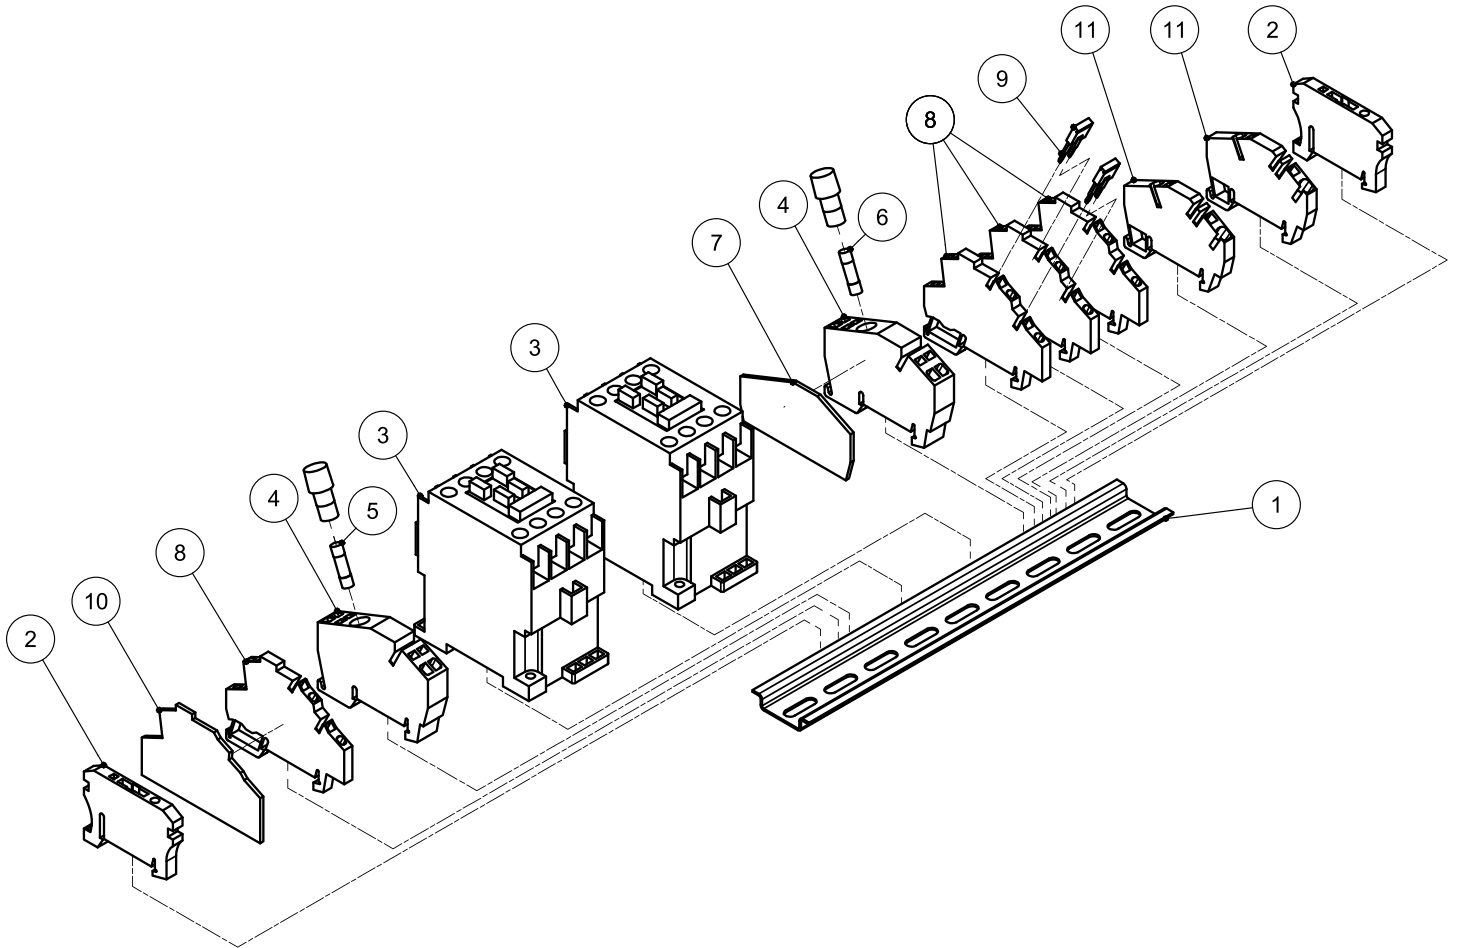

Parts Breakdown

Model VP-NL-0021-SN 59009

Overall

Parts Breakdown

Model VP-NL-0021-SN 59009

Vacuum Chamber

Parts Breakdown

Model *VP-NL-0021-SN* 59009

Seal Lid

Parts Breakdown

Model VP-NL-0021-SN 59009

Hinge

Parts Breakdown

Model VP-NL-0021-SN 59009

Air Valve

Parts Breakdown

Model VP-NL-0021-SN 59009

Transformer

Parts Breakdown

Model VP-NL-0021-SN 59009

Control Panel

Parts Breakdown

Model VP-NL-0021-SN 59009

Overall

Parts Breakdown

Model VP-NL-0021-SN 59009

Vacuum Chamber

Item No.	Description	Position	Item No.	Description	Position	Item No.	Description	Position
AI883	T4-LL Vacuumbak for 59009	1A	65776	Spring Washer DIN 127 - A4 for 59009	9	15775	Micro Switch MV3003L for 59009	19
AI884	T4 Vacuumbak for 59009	1B	27830	Slotted Cheese Head Screw M4x6 A2 DIN84 for 59009	10	27822	Castle Washer M3 for 59009	20
AI885	T4 Vacuumbak Gas for 59009	1C	65766	Opsteeknippel 1/8"x6mm for 59009	11	27821	Slotted Cheese Head Screw M3x16 A2 DIN84 for 59009	21
65765	Verlengstuk Sealcilinder 27mm for 59009	2	35407	Sealing Washer 0-1/4 for 59009	12	27810	Spring Ring with Cover 6mm / Shaft Locker with Cover for 59009	22
27799	Plastic Nut M24 for 59009	3	65771	Blindplug 1/4" Brass/Nickel for 59009	13	AI888	Scharnieras TT-03 for 59009	23
27381	O-Ring 34x3mm for 59009	4	35201	Elbow Brass for Gaspipe for 59009	14	AI889	Scharnierdeel T4 Geassembleerd for 59009	24
65774	Distance Ring 8mm for Seal Cilinder 90mm for 59009	5	30019	Hose Clip Klemfa 12.8x14.8mm for 59009	15	47339	Comb. Valve Model-I LV for 59009	25A
27832	O-Ring 40x3mm for 59009	6	AI887	T4 Slangenboom for 59009	16	AI890	Combinatieventiel Model-I SA/LV Geass. for 59009	25B
65764	Sealcylinder 90mm Trough Shaft Assemb. for 59009	7	27823	Hexagon Nut M3 DIN934 A2 for 59009	17	35215	Capnut High M5 D1587 A2 for 59009	26
AI886	Sealsnoer C1-12 for 59009	8	65772	M3 Washer DIN 9021 for 59009	18			