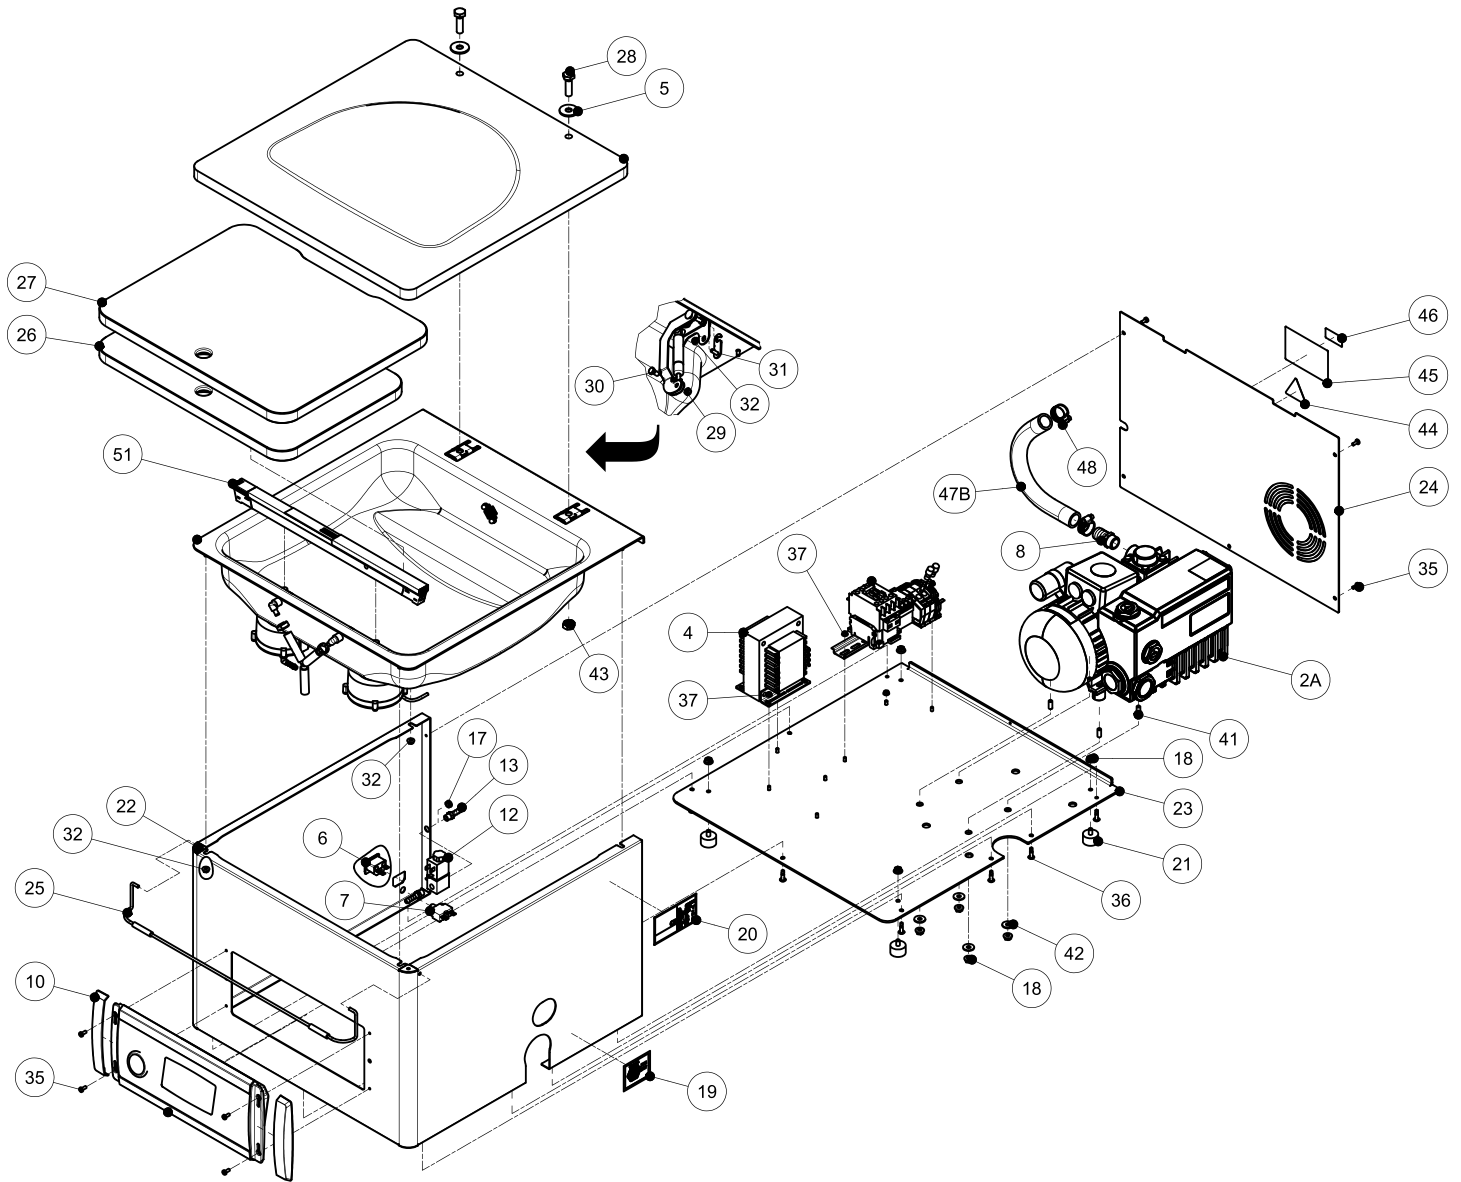

Parts Breakdown

Model VP-NL-0021-SN 59009

Overall

Parts Breakdown

Model VP-NL-0021-SN 59009

Vacuum Chamber

Parts Breakdown

Model *VP-NL-0021-SN* 59009

Seal Lid

Parts Breakdown

Model VP-NL-0021-SN 59009

Hinge

Parts Breakdown

Model VP-NL-0021-SN 59009

Air Valve

Parts Breakdown

Model VP-NL-0021-SN 59009

Transformer

Parts Breakdown

Model VP-NL-0021-SN 59009

Control Panel

Parts Breakdown

Model VP-NL-0021-SN 59009

Overall