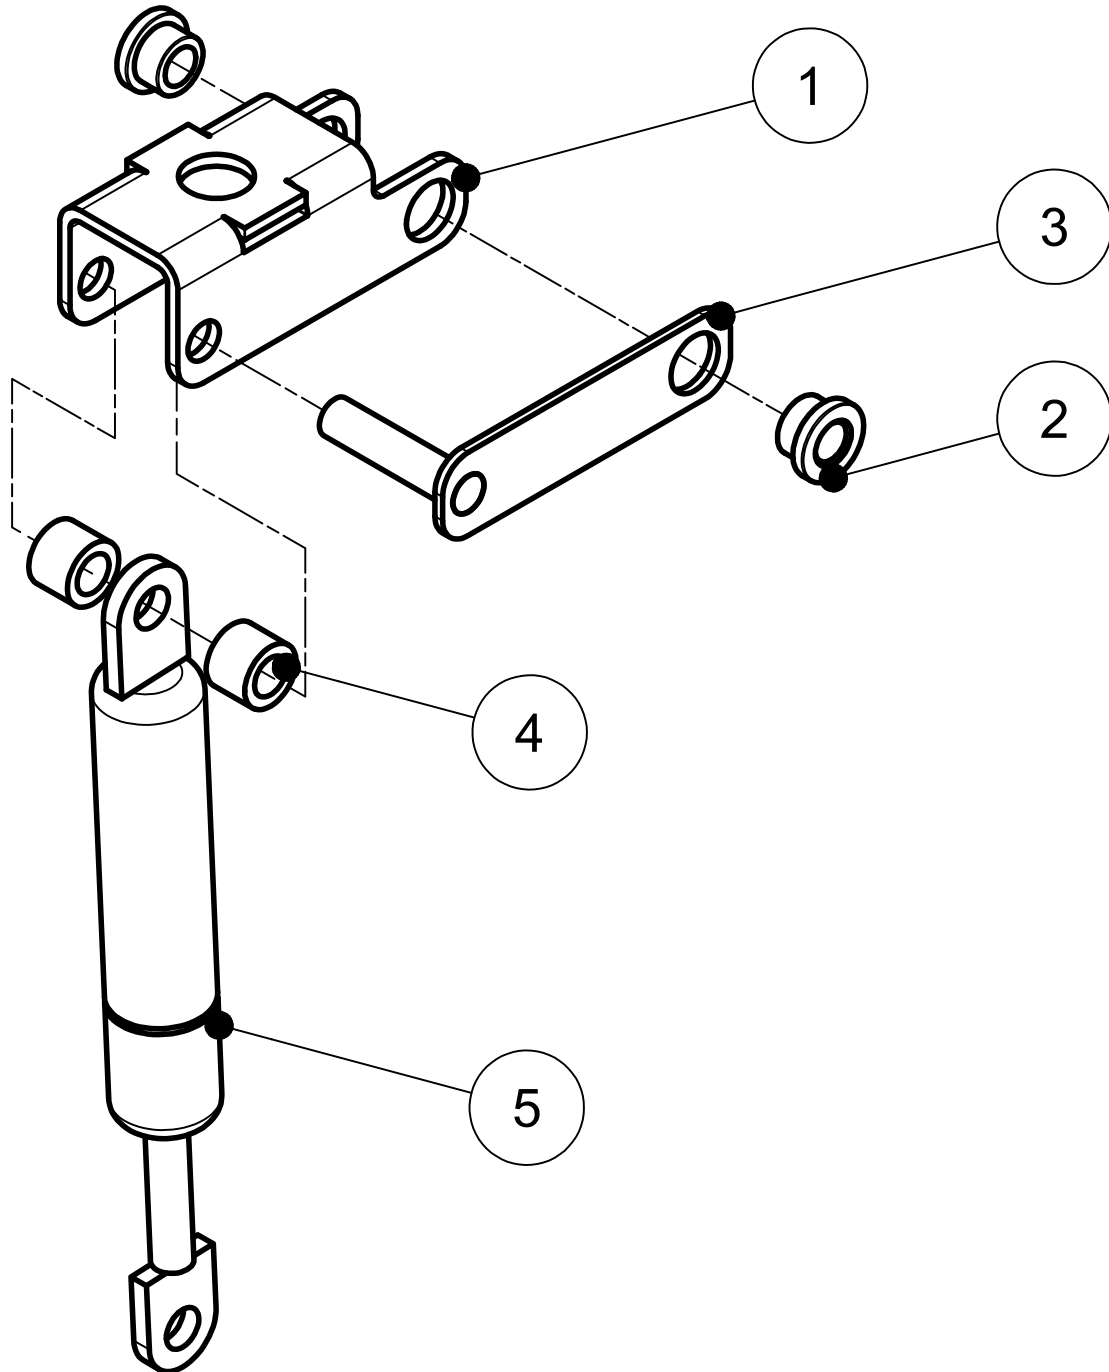

Parts Breakdown

Model VP-NL-0021-SN 59009

Overall

Parts Breakdown

Model VP-NL-0021-SN 59009

Vacuum Chamber

Parts Breakdown

Model *VP-NL-0021-SN* 59009

Seal Lid

Parts Breakdown

Model VP-NL-0021-SN 59009

Hinge

Parts Breakdown

Model VP-NL-0021-SN 59009

Air Valve

Parts Breakdown

Model VP-NL-0021-SN 59009

Transformer

Parts Breakdown

Model VP-NL-0021-SN 59009

Control Panel

Parts Breakdown

Model VP-NL-0021-SN 59009

Overall

Parts Breakdown

Model VP-NL-0021-SN 59009

Vacuum Chamber

Item No.	Description	Position	Item No.	Description	Position	Item No.	Description	Position
AI883	T4-LL Vacuumbak for 59009	1A	65776	Spring Washer DIN 127 - A4 for 59009	9	15775	Micro Switch MV3003L for 59009	19
AI884	T4 Vacuumbak for 59009	1B	27830	Slotted Cheese Head Screw M4x6 A2 DIN84 for 59009	10	27822	Castle Washer M3 for 59009	20
AI885	T4 Vacuumbak Gas for 59009	1C	65766	Opsteeknippel 1/8"x6mm for 59009	11	27821	Slotted Cheese Head Screw M3x16 A2 DIN84 for 59009	21
65765	Verlengstuk Sealcilinder 27mm for 59009	2	35407	Sealing Washer 0-1/4 for 59009	12	27810	Spring Ring with Cover 6mm / Shaft Locker with Cover for 59009	22
27799	Plastic Nut M24 for 59009	3	65771	Blindplug 1/4" Brass/Nickel for 59009	13	AI888	Scharnieras TT-03 for 59009	23
27381	O-Ring 34x3mm for 59009	4	35201	Elbow Brass for Gaspipe for 59009	14	AI889	Scharnierdeel T4 Geassembleerd for 59009	24
65774	Distance Ring 8mm for Seal Cilinder 90mm for 59009	5	30019	Hose Clip Klemfa 12.8x14.8mm for 59009	15	47339	Comb. Valve Model-I LV for 59009	25A
27832	O-Ring 40x3mm for 59009	6	AI887	T4 Slangenboom for 59009	16	AI890	Combinatieventiel Model-I SA/LV Geass. for 59009	25B
65764	Sealcylinder 90mm Trough Shaft Assemb. for 59009	7	27823	Hexagon Nut M3 DIN934 A2 for 59009	17	35215	Capnut High M5 D1587 A2 for 59009	26
AI886	Sealsnoer C1-12 for 59009	8	65772	M3 Washer DIN 9021 for 59009	18			